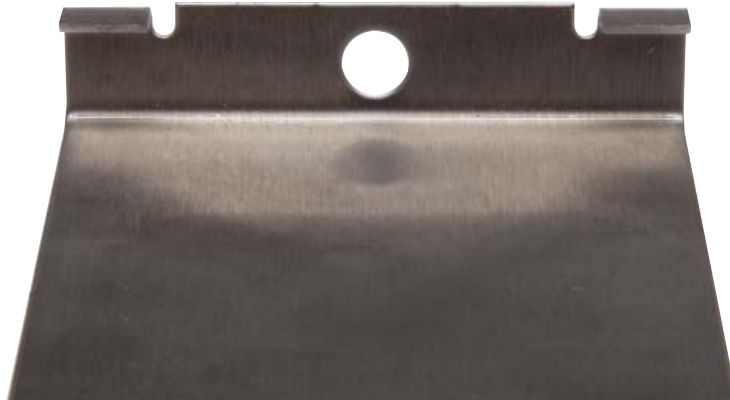

NEW PRODUCT!

Leveling Mounting Foot

FOR LEVELING LIGHTBARS ON CURVED ROOF VEHICLES

Slotted bolt keyway for quick easy adjustment

Wide-stance, rugged polycarbonate mounting foot

Snap-in one piece rubber pads

Now you can easily mount and level your Whelen lightbar on sloped roof vehicles for proper alignment and maximum lighting performance.

Modern aerodynamic roof lines on late model vehicles can alter the orientation of your lightbar and affect proper lighting performance, especially with today's high intensity LED directional lighting. New rugged polycarbonate mounting feet include slotted bolt keyway which allows for simple correction to the "parallel to the road" orientation.

Chrysler, with Lightbar Purchase Only.

MKAJ62	Adjustable Leveling Foot for Dakota / 2005-2007 / 48"-50"
MKAJ62	Adjustable Leveling Foot for Durango / 2004-2006 / 48"-50"
MKAJ62	Adjustable Leveling Foot for Jeep Grand Cherokee / 2005-2007 / 54"-55"
MKAJ72	Adjustable Leveling Foot for Caliber / 2007 / 48"-50"

Permanent Mount, with Lightbar Purchase Only.

MKAJ7	Adjustable Leveling Foot for 1-1/2" Permanent Mount / ALL
-------	---

Form# MKA0507

LIGHTBAR STRAP NOTICE

MKEZ AND MKAJ MOUNTING STRAPS KITS

MKEZ Mounting Strap