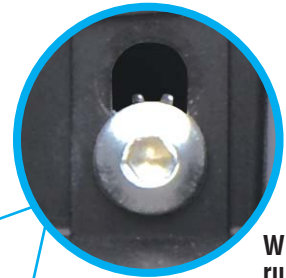

NEW PRODUCT!

Leveling Mounting Foot

FOR LEVELING LIGHTBARS ON CURVED ROOF VEHICLES

Slotted bolt keyway for quick easy adjustment

Wide-stance, rugged polycarbonate mounting foot

Snap-in one piece rubber pads

Now you can easily mount and level your Whelen lightbar on sloped roof vehicles for proper alignment and maximum lighting performance.

Modern aerodynamic roof lines on late model vehicles can alter the orientation of your lightbar and affect proper lighting performance, especially with today's high intensity LED directional lighting. New rugged polycarbonate mounting feet include slotted bolt keyway which allows for simple correction to the "parallel to the road" orientation.

All models come with two foot brackets and applicable hardware.

No matter what the vehicle's roof slope angle this leveling mounting foot adjusts to achieve perfect horizontal lightbar alignment.

Lightbar Leveling Mounting Foot