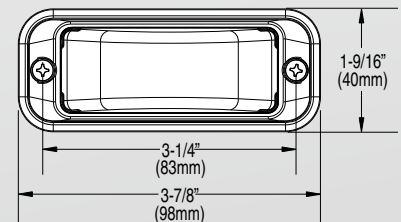

OPTIONS

- **RFLANGEC** ...Chrome-plated mounting flange kit
- **L6BKT2**.....Dodge Charger trunk mount bracket for two lightheads, pair
- **L6BKT3**.....46° push bumper bracket, each
- **L6BKT5**.....Under the sideview mirror mount for 2009-2013 Chevy Tahoe, 18° downward housing
- **RBKT1** .....Mounting bracket for one lighthead
- **RBKT2** .....Mounting bracket for two lightheads
- **RBKT4** .....Swivel mounting bracket for one lighthead
- **RBKT5** .....Under the sideview mirror Mount for 2009-2013 Chevy Tahoe, 18° downward housing
- **RBKT6** .....License plate bracket for two lightheads, horizontal mount
- **RBKT7** .....License plate bracket for two lightheads, vertical mount
- **RBKT10** .....Trunk mount bracket for Dodge Charger, pair

- **RBKT11** .....**New** 2013-2014 Ford F-150 rear bed rail mount bracket, pair
- **RBKT12** .....**New** 2013-2014 Ford F-250/350/450/550 rear bed rail mount bracket, pair
- **RBKT13** .....**New** 2013 Chevy Silverado rear bed rail mount bracket, pair
- **RBKT14** .....**New** 2014 Chevy Silverado 1500 / GMC 1500 rear bed rail mount bracket, pair