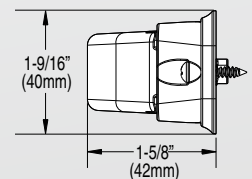

OPTIONS

- **RFLANGEC** ...Chrome-plated mounting flange kit
- **L6BKT2**.....Dodge Charger trunk mount bracket for two lightheads, pair
- **L6BKT3**.....46° push bumper bracket, each
- **L6BKT5**.....Under the sideview mirror mount for 2009-2013 Chevy Tahoe, 18° downward housing
- **RBKT1** .....Mounting bracket for one lighthead
- **RBKT2** .....Mounting bracket for two lightheads
- **RBKT4** .....Swivel mounting bracket for one lighthead
- **RBKT5** .....Under the sideview mirror Mount for 2009-2013 Chevy Tahoe, 18° downward housing
- **RBKT6** .....License plate bracket for two lightheads, horizontal mount
- **RBKT7** .....License plate bracket for two lightheads, vertical mount
- **RBKT10** .....Trunk mount bracket for Dodge Charger, pair

- **RBKT11** .....**New** 2013-2014 Ford F-150 rear bed rail mount bracket, pair
- **RBKT12** .....**New** 2013-2014 Ford F-250/350/450/550 rear bed rail mount bracket, pair
- **RBKT13** .....**New** 2013 Chevy Silverado rear bed rail mount bracket, pair
- **RBKT14** .....**New** 2014 Chevy Silverado 1500 / GMC 1500 rear bed rail mount bracket, pair