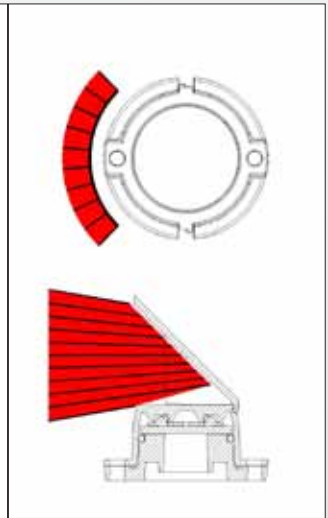

Vertex™ Super-LED® Light

OPTICS COMPARISON

VTX609

Omni-Directional Lighthouse, Red, Blue, Amber and/or White, 9' Cable.

VTXD3609

360° Side Emitter Lighthouse, Red, Blue, Amber and/or White, 9' Cable.

VTXD609

Directional Lighthouse, Includes Side Emitting Shield, Red, Blue, Amber and/or White, 9' Cable.

Whelen Engineering reserves the right to upgrade and improve products without notice.
 © 2014 Whelen Engineering Company, Inc. Printed in U.S.A.
 NASCAR® is a registered trademark of the National Association for Stock Car Auto Racing, Inc.
 Code No. 12810A - 06/14