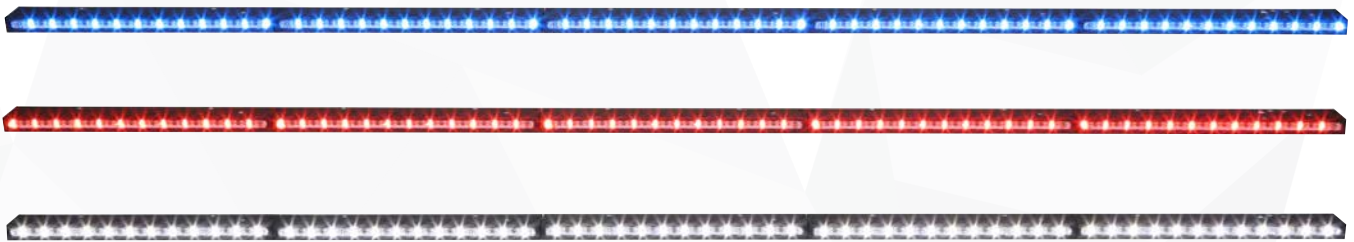

## Super-LED® Light Array

Engineered to increase vehicle visibility, the all new Tracer is designed from the ground up, utilizing Whelen's Super-LED technology to provide high intensity warning and illumination.

Sleek vehicle specific mounting brackets conform to vehicle rocker panels and the universal mounting bracket kit will mount Tracer to a variety of applications. The durable clamshell design allows for easy reconfiguration and serviceability.

## FEATURES

- Available in SOLO™ (single color), DUO™ (two color interleaved), or TRIO™ (three color interleaved) modules
- Lightheades are daisy-chained together in lengths from 1 to 6 modules using the provided extrusion
- 30 Scan-Lock™ flash patterns
- SOLO models include Traffic-Advisor™ in 4-6 lamp versions
- DUO and TRIO models feature steady override, such as White steady-burn
- DUO and TRIO models can be synced to other Whelen sync products
- Cruise light control includes seven adjustable intensity levels

- Custom light configuration choices are achieved via the mode control wire
- Hard-coated lenses resist environmental damage from sand, sun, salt, and road chemicals
- Easily serviceable clamshell design
- Mounts easily via slide bolt with vehicle specific brackets or universal "L" brackets
- Includes 15' cable with fully encapsulated in-line lamp driver
- SAE Class 1 Certified
- IP67 rated for dust and water resistance
- 12 VDC
- 0.5 amps peak per module
- Size, single module: .75" (19mm) H x 1.75" (44.45mm) D x 12.5" (317.5mm) L
- Five year warranty